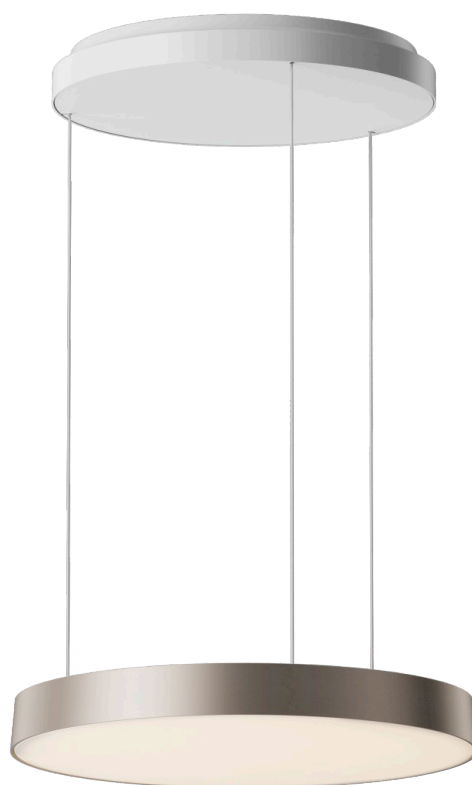

AVELA SO

LOOM[®]
DESIGN

AVELA SOSPENSION

COLORS:
BODY: SOFT IVORY

CANOPY: WHITE

LED 60W
RA 90+
2700 K
LUMEN 2735 IN A SFERE
IP20

TOUCHLESS DIMMABLE:
UPWARD AND DOWNWARD LIGHTING ARE INDEPENDENT
CONTROL.

BUILD IN DRIVER 220-240 V

BEAM ANGLE:
FLOOD

FREE LIFTING STRUCTURE:
30 - 180 CM

SIZE:
Ø 36 X H 4 CM