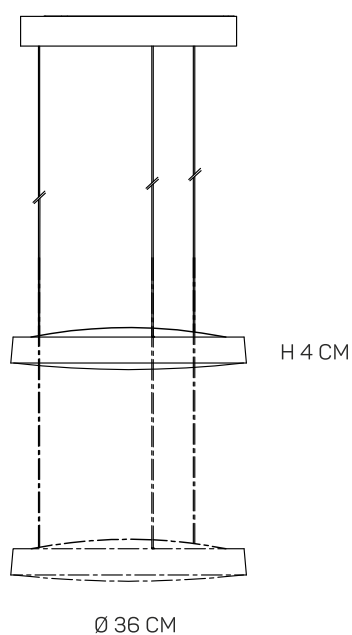

AVELA SO

LOOM[®]
DESIGN

AVELA SOSPENSION

COLORS:
BODY: SOFT IVORY

CANOPY: WHITE

LED 60W
RA 90+
2700 K
LUMEN 2735 IN A SFERE
IP20

TOUCHLESS DIMMABLE:
UPWARD AND DOWNWARD LIGHTING ARE INDEPENDENT
CONTROL.

BUILD IN DRIVER 220-240 V

BEAM ANGLE:
FLOOD

FREE LIFTING STRUCTURE:
30 - 180 CM

SIZE:
Ø 36 X H 4 CM